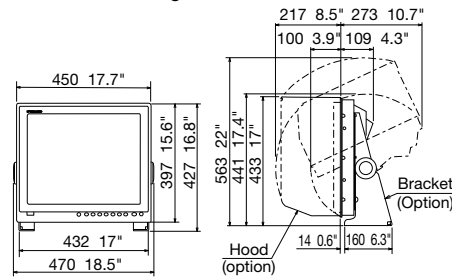

Bracket Mount 11 kg 24.3 lb