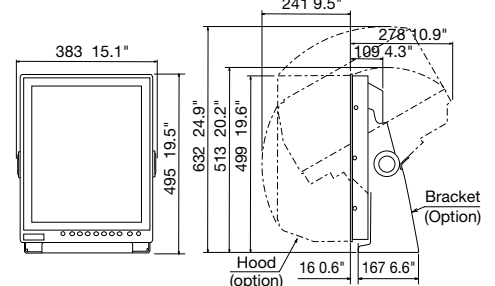

Bracket Mount 11.0 kg 24.3 lb