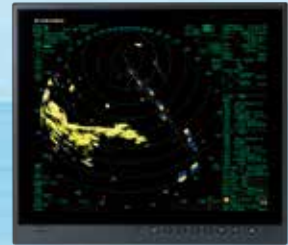

Features

15"

XGA (1024 x 768)

XGA (1024 x 768)

Model **MU-150HD**

1000 cd/m²

Model **MU-152**

19"

SXGA (1280 x 1024)

Model **MU-190HD**

1000 cd/m²

SXGA (1280 x 1024)

Model **MU-190**

Picture In Picture (PIP)

: **MU-150HD/152/190HD/190/190V/231/270W**

Composite video (NTSC/PAL) input is available for displaying video images from an onboard TV/DVD player.

For MU-150HD/152/190HD with more than two Composite Video Inputs, the images in the PIP window automatically switch alternately.

Low power consumption

: **MU-150HD/152/190HD/190/190V/231/270W**

Utilizing the latest LED backlight, the MU-Display series delivers sharp, high quality images with bright colors and all at very low power consumption.

Waterproof : MU-150HD/152/190HD

The MU-150HD/152/190HD has a waterproof display and is built to stand up to tough marine conditions when mounted at fly bridge console.

The display can be rinsed in water for easy, worry-free cleaning.

Slim, lightweight and compact

: **MU-150HD/152/190HD/190/190V/231/270W**

The MU-Display series is slim in depth, light weight and is so compact that it fits right into virtually any console.

It's space-saving design makes optimum use of your dashboard.

photo: MU-190HD/150HD