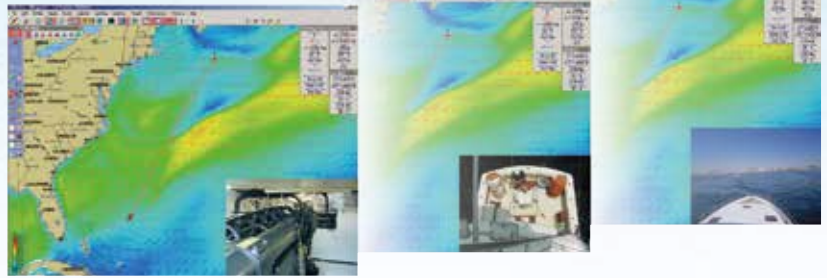

Picture In Picture (PIP)

: **MU-150HD/152/190HD/190/190V/231/270W**

Composite video (NTSC/PAL) input is available for displaying video images from an onboard TV/DVD player.

For MU-150HD/152/190HD with more than two Composite Video Inputs, the images in the PIP window automatically switch alternately.