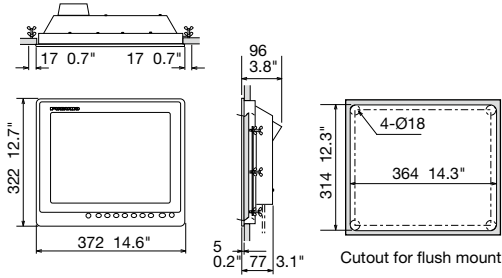

DIMENSIONS AND WEIGHT

MU-150HD
Flush Mount 5.4 kg 11.9 lb

Bracket Mount 7.4 kg 16.3 lb

MU-190HD
Flush Mount 8.2 kg 18.1 lb

Bracket Mount 11 kg 24.3 lb

MU-152
Flush Mount 4.9 kg 10.8 lb

Bracket Mount 6.9 kg 15.2 lb