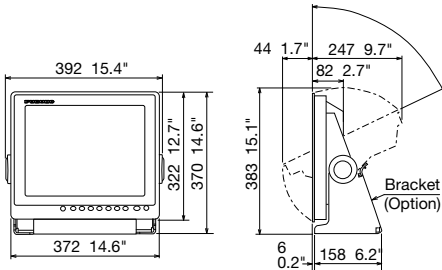

DIMENSIONS AND WEIGHT

MU-150HD
Flush Mount 5.4 kg 11.9 lb

Bracket Mount 7.4 kg 16.3 lb

MU-190HD
Flush Mount 8.2 kg 18.1 lb

Bracket Mount 11 kg 24.3 lb

MU-152
Flush Mount 4.9 kg 10.8 lb

Bracket Mount 6.9 kg 15.2 lb