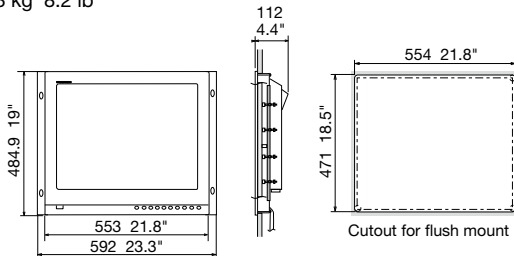

DIMENSIONS AND WEIGHT

MU-150HD
Flush Mount 5.4 kg 11.9 lb

Bracket Mount 7.4 kg 16.3 lb

MU-190HD
Flush Mount 8.2 kg 18.1 lb

Bracket Mount 11 kg 24.3 lb

MU-152
Flush Mount 4.9 kg 10.8 lb

Bracket Mount 6.9 kg 15.2 lb

MU-190
Flush Mount 8.8 kg 19.4 lb

Bracket Mount 11 kg 24.3 lb

MU-190V
Flush Mount 8.0 kg 17.6 lb

Bracket Mount 11.0 kg 24.3 lb

MU-231
Flush Mount 2.8 kg 8.2 lb

Bracket Mount 18.9 kg 41.7 lb

MU-270W
Flush Mount 13 kg 28.7 lb