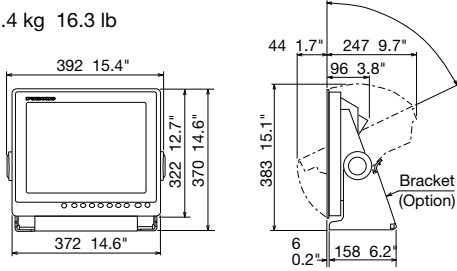

DIMENSIONS AND WEIGHT

MU-150HD
Flush Mount 5.4 kg 11.9 lb

Bracket Mount 7.4 kg 16.3 lb

MU-190HD
Flush Mount 8.2 kg 18.1 lb

Bracket Mount 11 kg 24.3 lb

MU-152
Flush Mount 4.9 kg 10.8 lb

Bracket Mount 6.9 kg 15.2 lb