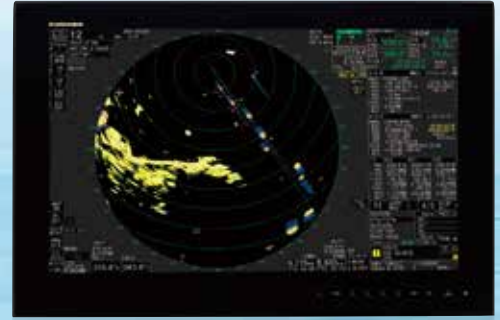

photo: MU-190HD/150HD

SXGA (1280 x 1024)

Model MU-190V

23.1"

UXGA (1600 x 1200)

Model MU-231

27"

WUXGA (1920 x 1200)