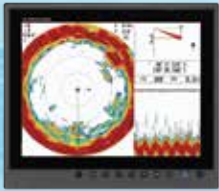

Features

15"

XGA (1024 x 768)