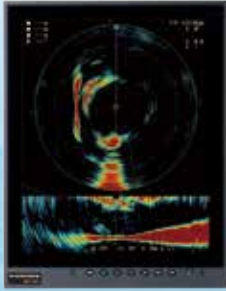

SXGA (1280 x 1024)