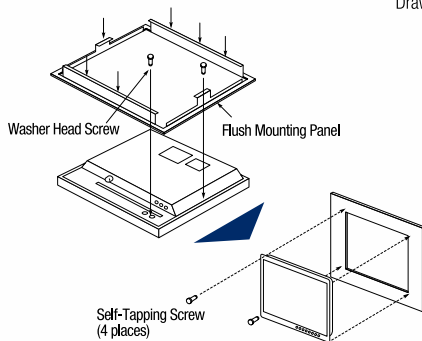

Flush mounting, fixed from front

MU-150HD/152/190HD

Drawing: MU-150HD