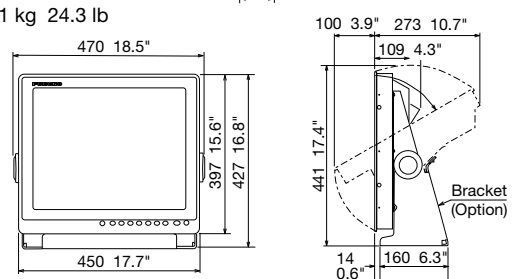

DIMENSIONS AND WEIGHT

MU-150HD
Flush Mount 5.4 kg 11.9 lb

Bracket Mount 7.4 kg 16.3 lb

MU-190HD
Flush Mount 8.2 kg 18.1 lb

Bracket Mount 11 kg 24.3 lb

MU-152
Flush Mount 4.9 kg 10.8 lb

Bracket Mount 6.9 kg 15.2 lb