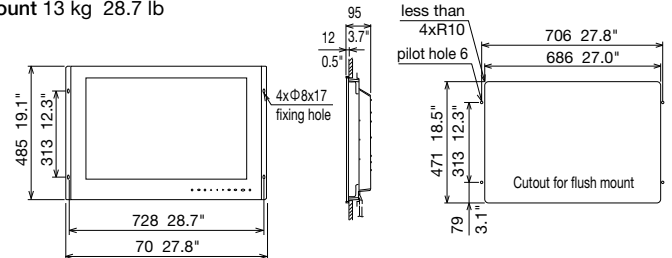

DIMENSIONS AND WEIGHT

MU-150HD
Flush Mount 5.4 kg 11.9 lb

Bracket Mount 7.4 kg 16.3 lb

MU-190HD
Flush Mount 8.2 kg 18.1 lb

Bracket Mount 11 kg 24.3 lb

MU-152
Flush Mount 4.9 kg 10.8 lb

Bracket Mount 6.9 kg 15.2 lb

MU-190
Flush Mount 8.8 kg 19.4 lb

Bracket Mount 11 kg 24.3 lb

MU-190V
Flush Mount 8.0 kg 17.6 lb

Bracket Mount 11.0 kg 24.3 lb

MU-231
Flush Mount 2.8 kg 8.2 lb

Bracket Mount 18.9 kg 41.7 lb

MU-270W
Flush Mount 13 kg 28.7 lb