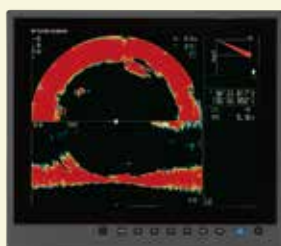

FURUNO

MU-DISPLAY series

MARINE DISPLAY

Model MU-150HD/152/190HD/190/190V/231/270W

www.furuno.com

Need a bright idea? How about using FURUNO marine grade monitors in your helm!

The FURUNO MU-Display series is a multi-purpose marine LCD that features the unmatched quality and reliability that you have learned to depend on.

The MU-Display series employs bright color TFT LCDs with a special AR (anti-reflective) glass filter to cut down on annoying glare. With its bright colors, excellent contrast and wide viewing angles, the monitor is perfect for any tropical sunlight or low light conditions. Furthermore, the LCDs and the glass are bonded to ensure fog free operation on open fly-bridge installations*.

*for MU-150HD and MU-190HD

MU-DISPLAY_{series}

Model MU-150HD

Model MU-152

Model MU-190HD

Model MU-190

	MU-150HD	MU-152	MU-190HD	MU-190	MU-190V	MU-231	MU-270W
Crystal clear marine grade monitors for use as main or remote display	✓	✓	✓	✓	✓	✓	✓
Bonded LCD provides clear view in any weather condition and avoids concerns such as dew condensation	✓	—	✓	—	—	—	—
Available in table top or flush mount (Mounting bracket is optional)	✓	✓	✓	✓	✓	✓	✓
Automatic dimmer sensor adjusts the display brightness as lighting conditions change	✓	✓	✓	✓	✓	✓	✓
Customizable input names for easy on-the-fly identification and switching between onboard Radar, Sonar, Sounder, Camera, etc.	✓	✓	✓	✓	✓	✓	✓
Any of the composite inputs are PIP (Picture-In-Picture) capable, with adjustable size and screen location	✓	✓	✓	✓	✓	✓	✓
Power ON/OFF automatically by the DVI signal	✓	✓	✓	✓	✓	✓	✓
1,000 cd/m ² brightness provides superior visibility even in direct sunlight	✓	—	✓	—	—	—	—
Built-in scaler allows accepting up to various resolutions	VGA to SXGA	VGA to SXGA	VGA to SXGA	VGA to SXGA	VGA to SXGA	VGA to UXGA	SVGA to WUXGA
Selectable inputs including RGB analog, DVI (Digital Video Interface) and Composite	✓	✓	✓	✓	✓	✓	✓