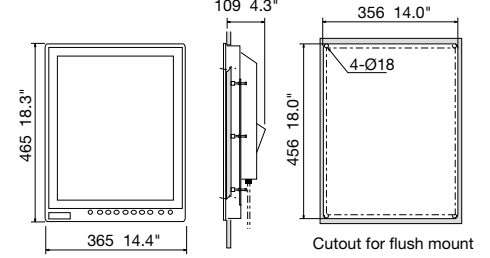

MU-190V
Flush Mount 8.0 kg 17.6 lb