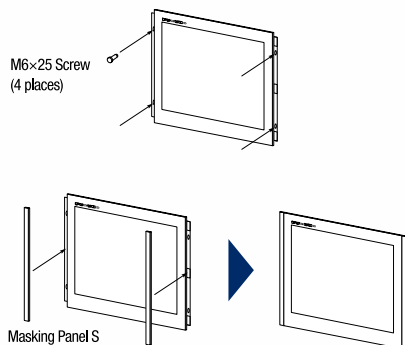

Flush mounting, fixed from front

MU-150HD/152/190HD

Drawing: MU-150HD

MU-190/231

Drawing: MU-190

MU-270W

Flush mounting, fixed from rear*

MU-150HD/152/190HD/190/190V/231/270W