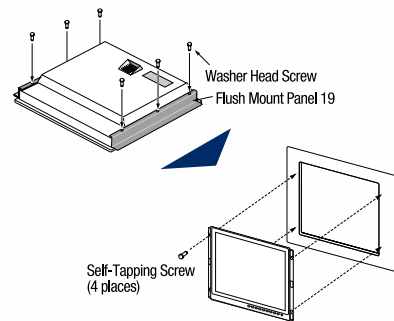

Flush mounting, fixed from front

MU-150HD/152/190HD

Drawing: MU-150HD

MU-190/231

Drawing: MU-190

MU-270W

Flush mounting, fixed from rear*

MU-150HD/152/190HD/190/190V/231/270W