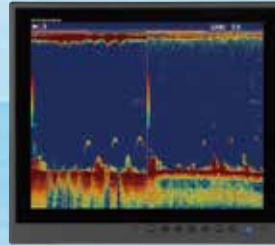

Model **MU-150HD**

1000 cd/m²

Model **MU-152**

19"

SXGA (1280 x 1024)

Model **MU-190HD**

1000 cd/m²

SXGA (1280 x 1024)