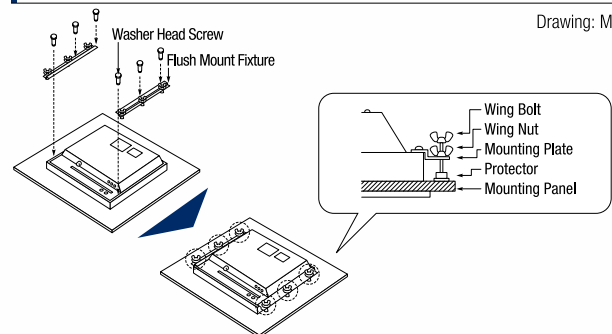

Flush mounting, fixed from rear*

MU-150HD/152/190HD/190/190V/231/270W

Drawing: MU-190

* Optional for MU-190/231/270W, standard for MU-150HD/152/190HD/190V