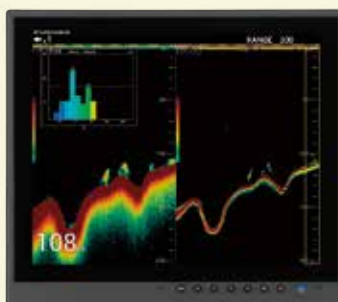

*for MU-150HD and MU-190HD

MU-DISPLAY_{series}

Model MU-150HD

Model MU-152

Model MU-190HD

Model MU-190

	MU-150HD	MU-152	MU-190HD	MU-190	MU-190V	MU-231	MU-270W
Crystal clear marine grade monitors for use as main or remote display	✓	✓	✓	✓	✓	✓	✓
Bonded LCD provides clear view in any weather condition and avoids concerns such as dew condensation	✓	—	✓	—	—	—	—
Available in table top or flush mount (Mounting bracket is optional)	✓	✓	✓	✓	✓	✓	✓
Automatic dimmer sensor adjusts the display brightness as lighting conditions change	✓	✓	✓	✓	✓	✓	✓
Customizable input names for easy on-the-fly identification and switching between onboard Radar, Sonar, Sounder, Camera, etc.	✓	✓	✓	✓	✓	✓	✓
Any of the composite inputs are PIP (Picture-In-Picture) capable, with adjustable size and screen location	✓	✓	✓	✓	✓	✓	✓
Power ON/OFF automatically by the DVI signal	✓	✓	✓	✓	✓	✓	✓
1,000 cd/m ² brightness provides superior visibility even in direct sunlight	✓	—	✓	—	—	—	—
Built-in scaler allows accepting up to various resolutions	VGA to SXGA	VGA to SXGA	VGA to SXGA	VGA to SXGA	VGA to SXGA	VGA to UXGA	SVGA to WUXGA
Selectable inputs including RGB analog, DVI (Digital Video Interface) and Composite	✓	✓	✓	✓	✓	✓	✓