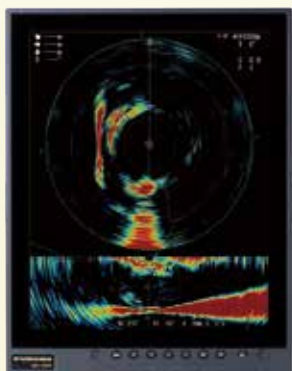

*for MU-150HD and MU-190HD

MU-DISPLAY_{series}

Model MU-150HD

Model MU-152

Model MU-190HD

Model MU-190

	MU-150HD	MU-152	MU-190HD	MU-190	MU-190V	MU-231	MU-270W
Crystal clear marine grade monitors for use as main or remote display	✓	✓	✓	✓	✓	✓	✓
Bonded LCD provides clear view in any weather condition and avoids concerns such as dew condensation	✓	—	✓	—	—	—	—
Available in table top or flush mount (Mounting bracket is optional)	✓	✓	✓	✓	✓	✓	✓
Automatic dimmer sensor adjusts the display brightness as lighting conditions change	✓	✓	✓	✓	✓	✓	✓
Customizable input names for easy on-the-fly identification and switching between onboard Radar, Sonar, Sounder, Camera, etc.	✓	✓	✓	✓	✓	✓	✓
Any of the composite inputs are PIP (Picture-In-Picture) capable, with adjustable size and screen location	✓	✓	✓	✓	✓	✓	✓
Power ON/OFF automatically by the DVI signal	✓	✓	✓	✓	✓	✓	✓
1,000 cd/m ² brightness provides superior visibility even in direct sunlight	✓	—	✓	—	—	—	—
Built-in scaler allows accepting up to various resolutions	VGA to SXGA	VGA to SXGA	VGA to SXGA	VGA to SXGA	VGA to SXGA	VGA to UXGA	SVGA to WUXGA
Selectable inputs including RGB analog, DVI (Digital Video Interface) and Composite	✓	✓	✓	✓	✓	✓	✓