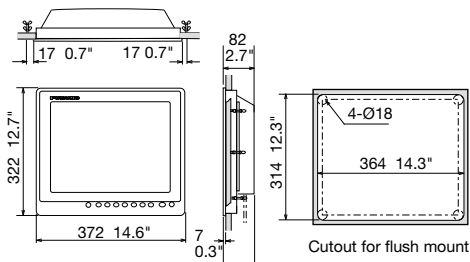

DIMENSIONS AND WEIGHT

MU-150HD
Flush Mount 5.4 kg 11.9 lb

Bracket Mount 7.4 kg 16.3 lb

MU-190HD
Flush Mount 8.2 kg 18.1 lb

Bracket Mount 11 kg 24.3 lb

MU-152
Flush Mount 4.9 kg 10.8 lb

Bracket Mount 6.9 kg 15.2 lb