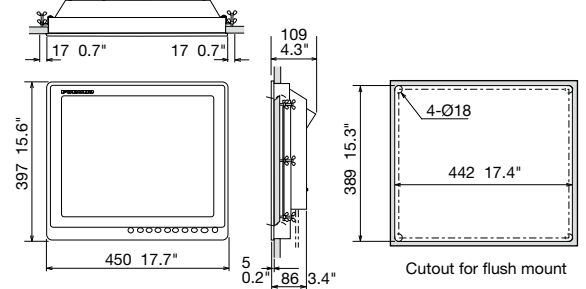

DIMENSIONS AND WEIGHT

MU-150HD
Flush Mount 5.4 kg 11.9 lb

Bracket Mount 7.4 kg 16.3 lb

MU-190HD
Flush Mount 8.2 kg 18.1 lb

Bracket Mount 11 kg 24.3 lb

MU-152
Flush Mount 4.9 kg 10.8 lb

Bracket Mount 6.9 kg 15.2 lb