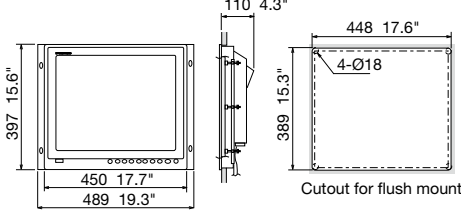

MU-190
Flush Mount 8.8 kg 19.4 lb